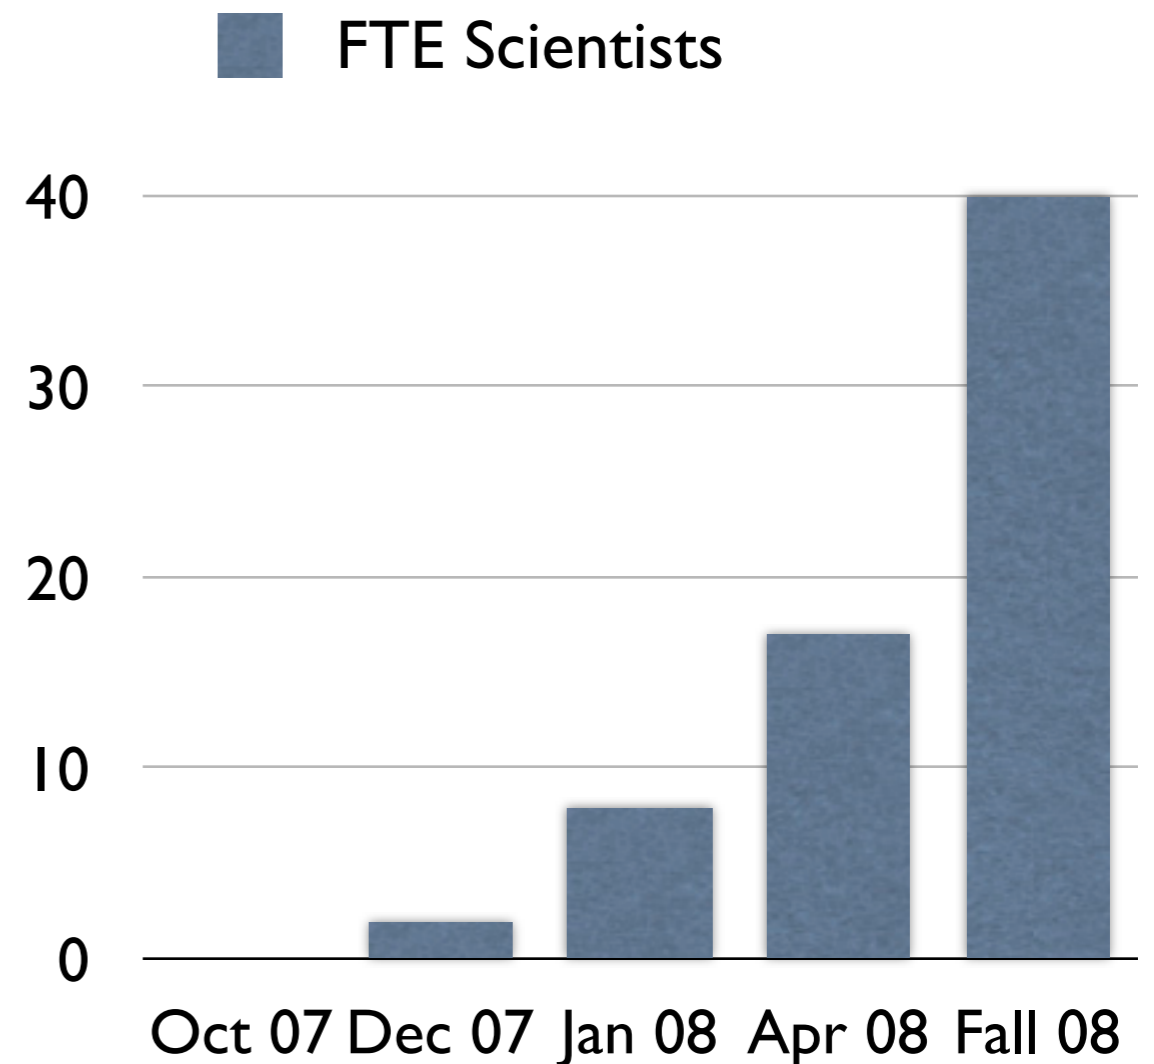

Focus Weeks

- New format for workshops to maximize interaction among the participants
- small gathering ~30
- only 2-3 full-length (hour) talks a day
- rest is left for free discussions
- the next one on neutrino mass in March (Petcov, HM)
- IPMU is not a user facility, but we welcome suggestions for topics, help with organization
- Please send your comments on this focus week to Mihoko <nojiri@post.kek.jp>